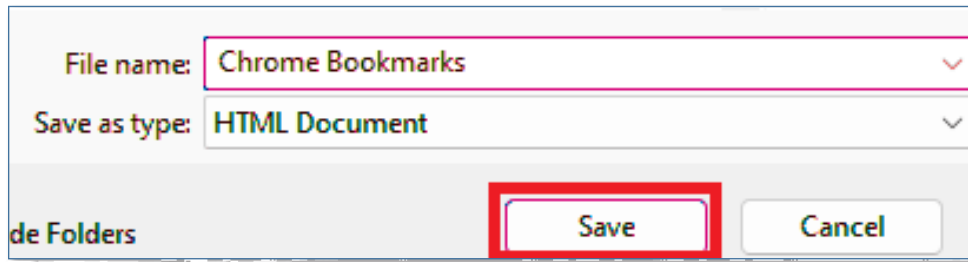

)" Select your OneDrive folder (with blue cloud icon), and click **New folder**"

*" Name the new folder **Bookmarks**"

+ " FYbUa Y h\Y' `Y' **Chrome Bookmarks** and click **Save**"

Importing Chrome bookmarks from OneDrive