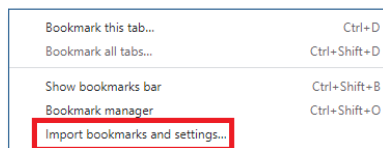

&" < cj Yf'cj Yf' **Bookmarks**, then select **Import bookmarks and settings**"