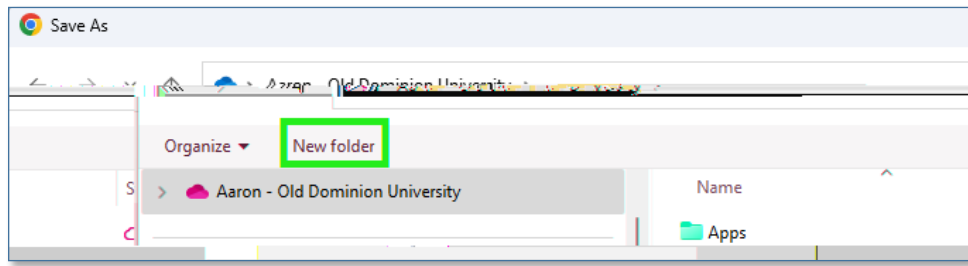

)" Select your OneDrive folder (with blue cloud icon), and click **New folder**"

*" Name the new folder **Bookmarks**"

+ " FYbUa Y h\Y' `Y' **Chrome Bookmarks** and click **Save**"

Importing Chrome bookmarks from OneDrive