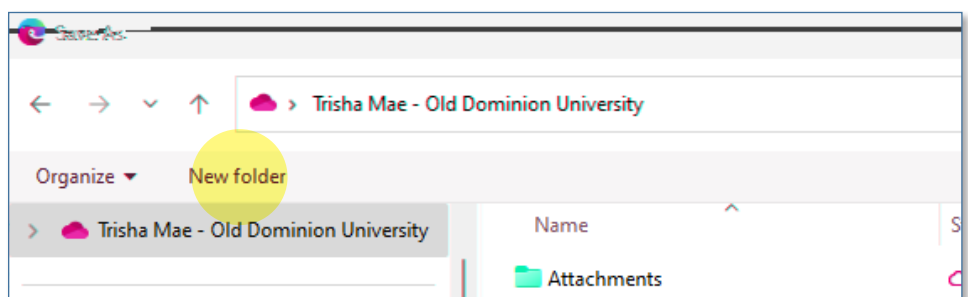

1. Open Firefox

2. Click **Bookmarks**

3. At the bottom, click **Manage bookmarks**

4. In the **Import and Backup** section, then select **Export Bookmarks to HTML**

5. Select your OneDrive folder (with the blue cloud icon), and click **New Folder**