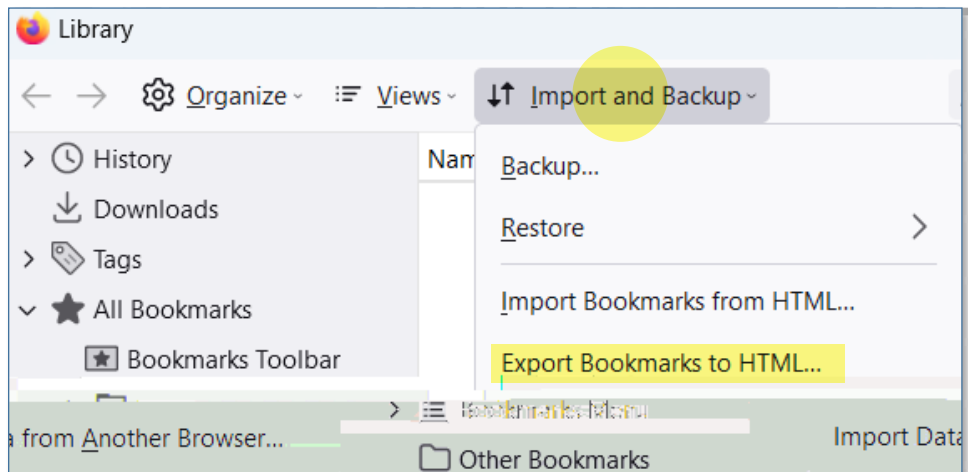

1. Open Firefox

2. Click **Bookmarks**

3. At the bottom, click **Manage bookmarks**

4. In the **Import and Backup** section, then select **Export Bookmarks to HTML**

5. Select your OneDrive folder (with the blue cloud icon), and click **New Folder**