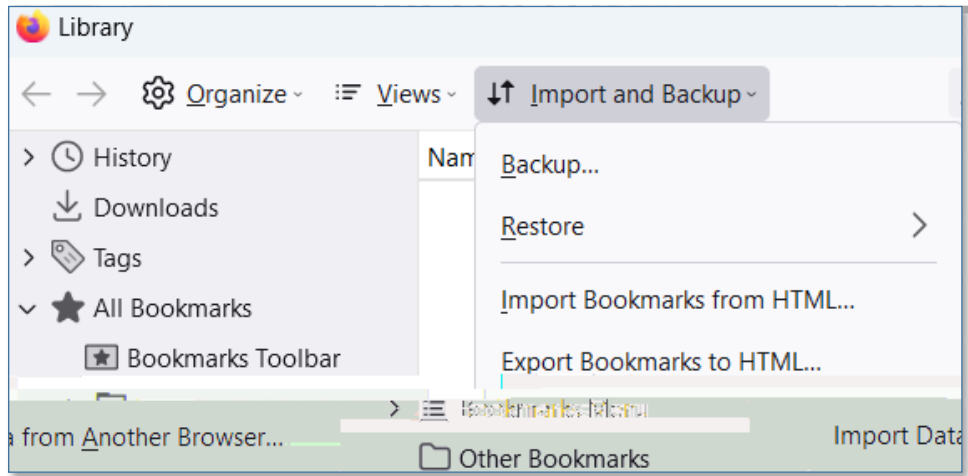

(" b h Y @ V f U f m k] b X c k z W J W **Import and Backup**, then select **Import Bookmarks from HTML**"

)"