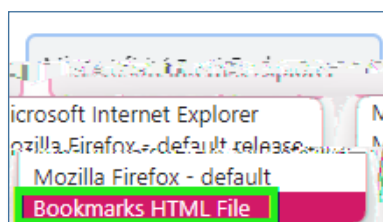

' " Click the settings drop-down and select **Bookmarks HTML File**"